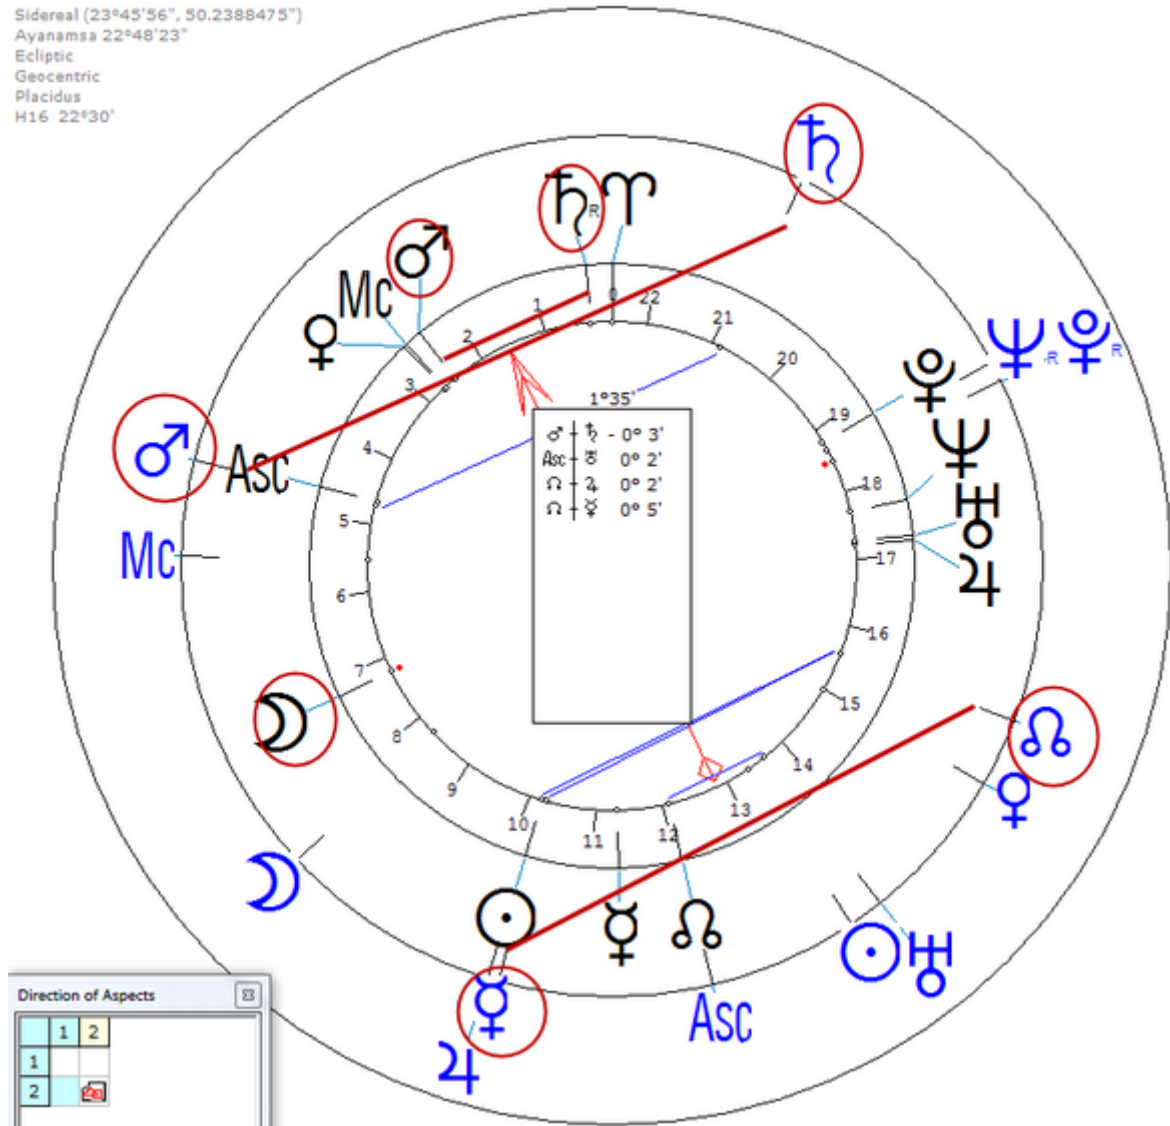

Death by Suicide 25 March 1997 (Drugs and suffocation, age 65)

Secondary Converse (Harmonic 16)

$$\sigma_p / \hbar_p = \zeta_p / \delta_p = \sigma_n / \hbar_n = \mathcal{D}_n$$

Applewhite, Marshall
17 May 1931 Sun 3:20 (GMT-6) 33°28'35"N 100°51'19"W
Spur TX, Dickens, USA
Sidereal (23°45'56", 50.2388475")
Ayanamsa 22°48'23"
Ecliptic
Geocentric
Placidus
H16 22°30'